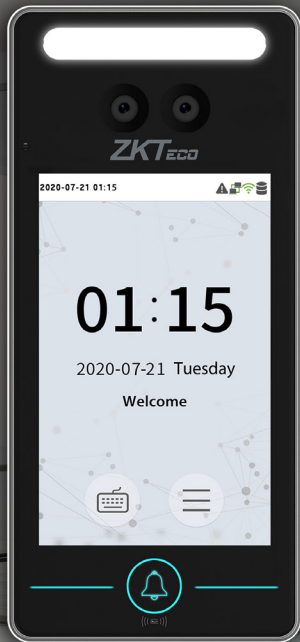

MiniAC

Linux-Based Hybrid-Biometric Access Control & Time and Attendance Terminal with Visible Light Facial Recognition & Palm Recognition

Compatible with **ZKBioSecurity** **easy TimePro**

Features

- Visible Light Facial Recognition
- Anti-spoofing algorithm against print attack (laser, color and B/W photos), videos attack and 3D mask attack
- Multiple verification methods: Face / Palm / Card / Password
- Available card modules: 125kHz ID card (EM) / RFID S50/S70 IC card (13.56MHz) 1k/4k
- Supplement light with adjustable brightness
- 1,000 face templates capacity, 800 palm templates capacity

2 meters of recognition distance and extra wide angle recognition

The recognition distance has been greatly extended to 2 meters, which significantly improves the maximum traffic rate. While most of the algorithms only support +/-15° of detectable face angle, MiniAC doubles the detection angle in terms of head rotation and tilt to +/- 30°.