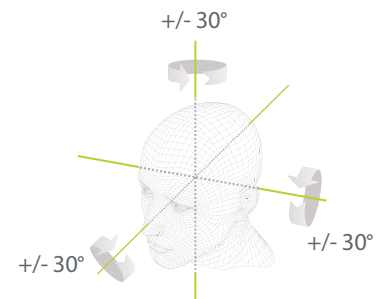

MiniAC

Linux-Based Hybrid-Biometric Access Control & Time and Attendance Terminal with Visible Light Facial Recognition & Palm Recognition

Compatible with **ZKBioSecurity** **easy TimePro**

Features

- Visible Light Facial Recognition
- Anti-spoofing algorithm against print attack (laser, color and B/W photos), videos attack and 3D mask attack
- Multiple verification methods: Face / Palm / Card / Password
- Available card modules: 125kHz ID card (EM) / RFID S50/S70 IC card (13.56MHz) 1k/4k
- Supplement light with adjustable brightness
- 1,000 face templates capacity, 800 palm templates capacity

2 meters of recognition distance and extra wide angle recognition

The recognition distance has been greatly extended to 2 meters, which significantly improves the maximum traffic rate. While most of the algorithms only support +/-15° of detectable face angle, MiniAC doubles the detection angle in terms of head rotation and tilt to +/- 30°.