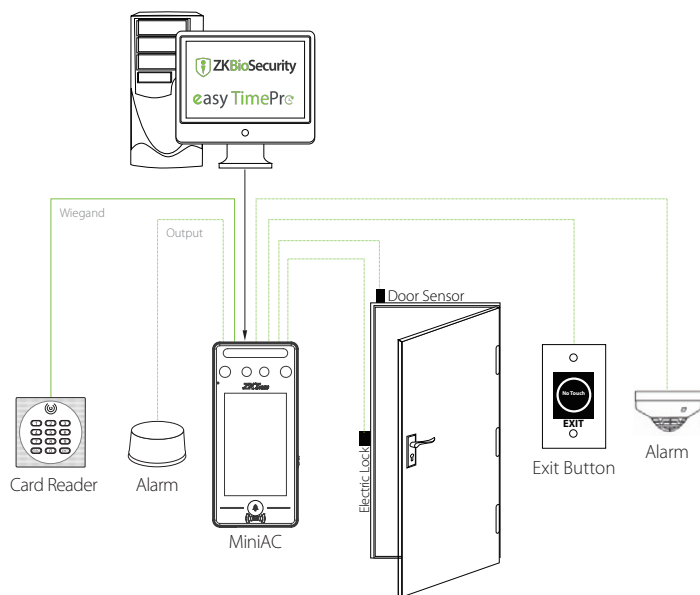

Specifications

Display	4" touch screen
Face Capacity	1,000
Palm Capacity	8,00
Card Capacity	1,000
Transactions	150,000
Operation System	Linux
Standard Functions	ID Card, ADMS, T9 Input, DST, Camera, 9-digit User ID, Access Levels, Groups, Holidays, Anti-passback, Record Query, Tamper Switch Alarm, Multiple Verification Methods
Hardware	900MHz Dual Core CPU; 512MB RAM / 512MB ROM; 2MP Binocular Camera; Adjustable LED Supplement Lighting
Communication	TCP/IP, WiFi, Wiegand Input/Output, RS485
Access Control Interface	3rd-party Electric Lock, Door Sensor, Exit Button, Alarm Output, Auxiliary Input
Optional Function	RFID S50/S70 IC card (13.56MHz) 1k/4k
Facial Recognition Speed	≤1s
Biometrics Algorithms	ZKFace V5.8 & ZKPalm V12.0
Power Supply	12V 3A
Working Humidity	10% ~ 90%
Working Temperature	0°C ~ 45°C (32°F ~ 113°F)
Dimensions (W*H*D)	72.94 * 157.94 * 23 (mm)
Net Weight	260g
Supported Software	ZKBioSecurity, easy TimePro

Configuration