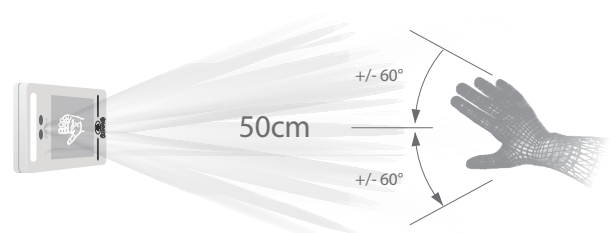

Touchless palm authentication method with a novel hand tracking technique allowing angle tolerance as wide as +/-60° in the roll axis and a recognition distance of 50cm.