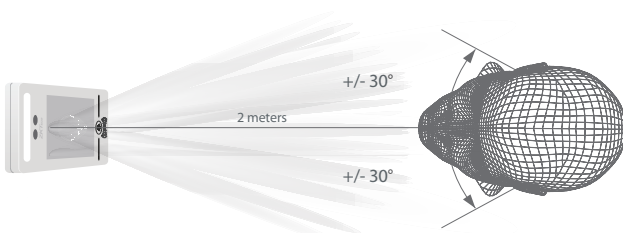

Touchless palm authentication method with a novel hand tracking technique allowing angle tolerance as wide as +/-60° in the roll axis and a recognition distance of 50cm.